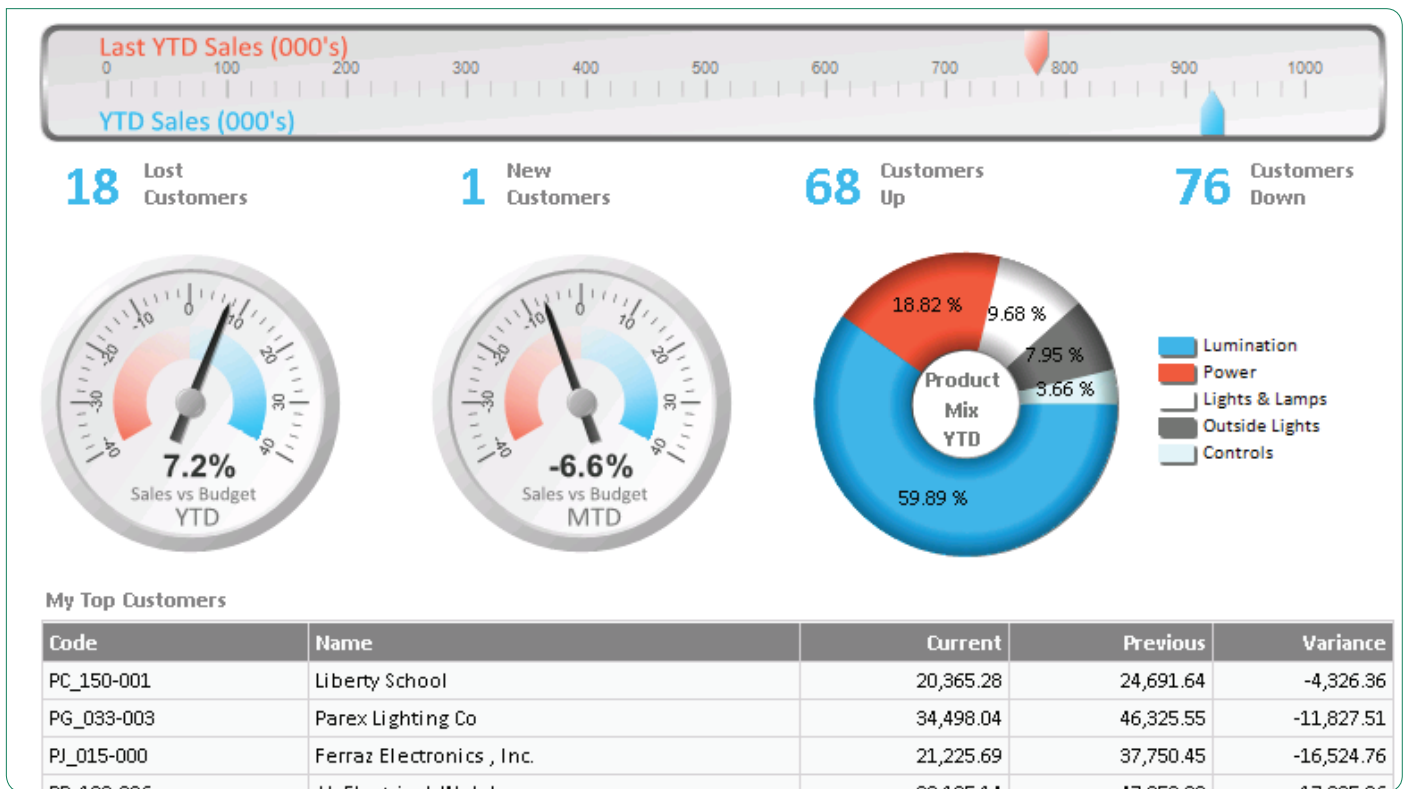

BROWSER BASED BUSINESS INTELLIGENCE.

ABM BI XPRESS IS A LIGHTER, BROWSER BASED VERSION OF THE FULL ABM BI TOOL. IDEAL FOR BUSY EXECUTIVES AND ON-THE-GO EMPLOYEES WHO NEED FAST ACCESS TO PRE-DEFINED REPORTS AND FAVOURITES. PERFECT FOR MOBILE USERS.

But the true genius of the new release is the ability for further analysis. Predefined reports and dashboards are just the starting point. Drill up and drill down, and perform lateral analysis all within the browser window. Xpress is a simple, yet surprisingly powerful analysis tool.

ABM BI Xpress offers password protected security, utilising Microsoft SQL server and Microsoft IIS server technology. Which means individual users can login to Xpress to view personalised, pre-defined reports. Each user may view an entirely different

dashboard, or different reports, which makes Xpress a cost-effective way of distributing large amounts of controlled, up-to-date data to staff, key customers and key suppliers.

Generating the pre-defined reports for viewing on the web via ABM BI Xpress couldn't be simpler. Once installed, simply save a favourite in the regular fashion using ABM BI - a straightforward task that takes seconds. Then publish to ABM BI Xpress. And nominate which user, users or groups will have access to this report. All without the need for IT. Brilliant.

Of course ABM BI Xpress is flexible enough to fit into most IT eco- systems. And from just a few users, through to a few hundred, Xpress is scalable to suit your company.

**SIMPLE SOFTWARE.
STAGGERING RESULTS.**